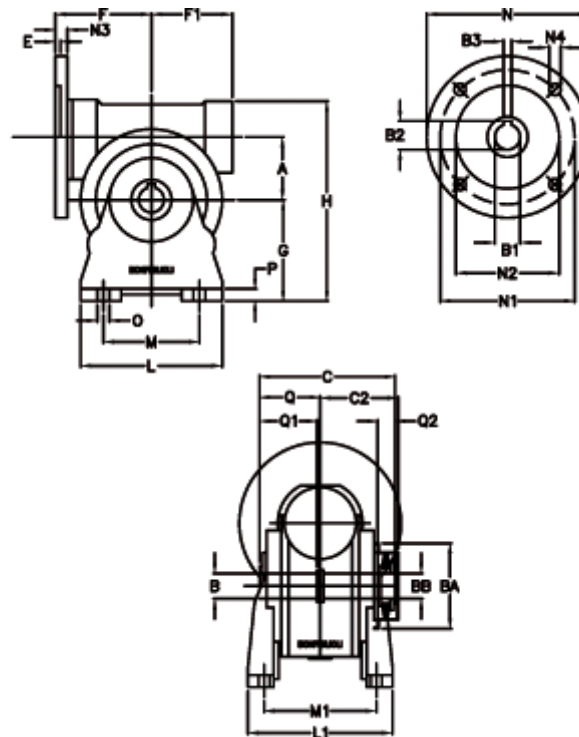

Article number: 390204900723336
 Description: Worm Gear with Torque Limiter
 VF 49-L2-A-7 P80B14

Measures

a = 49.50	C2 = 63,5	L1 = 124.0	O = 8.5
B = 25	Description = VF 49A-xx-80B14	m = 63	P = 12
B1 E7 = 19	E = 3.0	M1 = 98.5	Q = 51.0
B2 = 21.8	F = 70	N = 120	Q1 = 41
B3 H9 = 6	F1 = 63	N1 = 100	Q2 = 15
BA = 63	g = 82	N2 = 80	
BB H7 = 14	H = 162	N3 = 10.0	
C = 105	L = 110	N4 = 7	